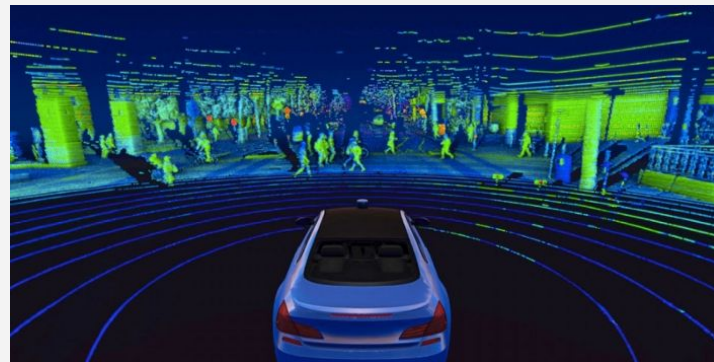

PROBLEMS WITH AUTOWARE